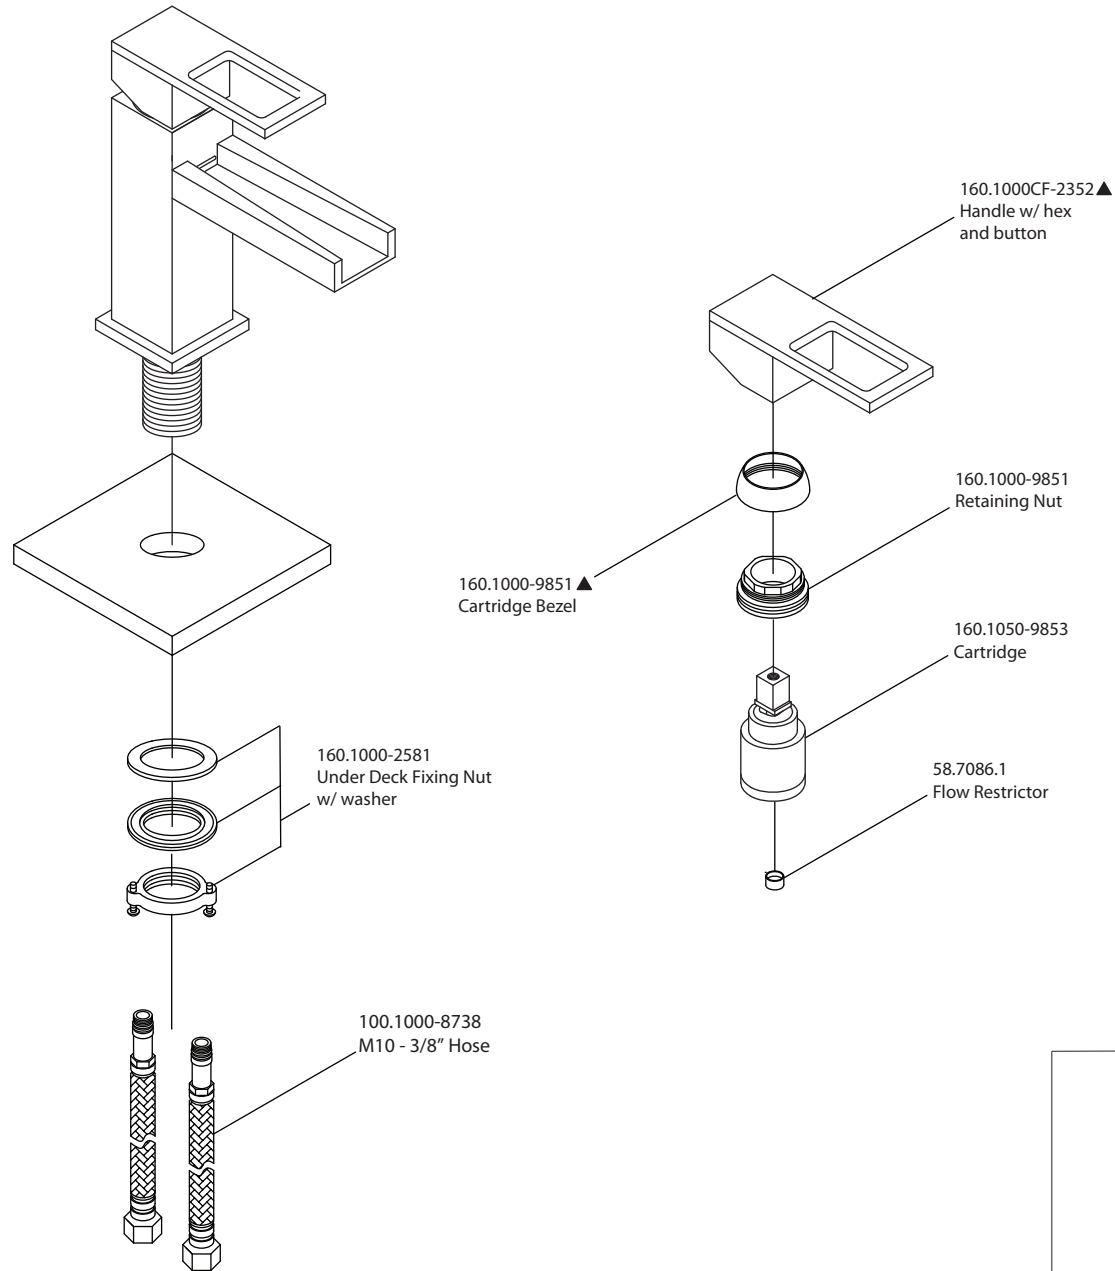

# Product Parts Breakdown

**isenberg**  
innovation+design

160.1000CF

Ver 2.53